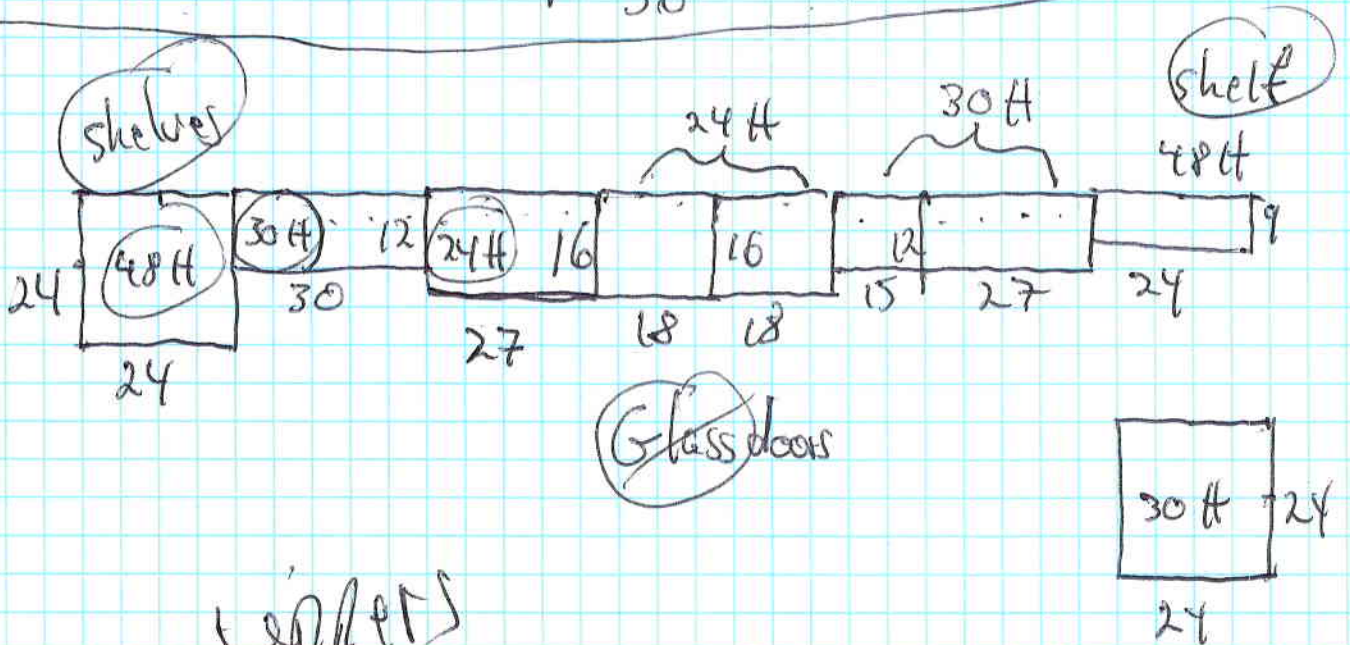

Mystery kitchen

Lower = 35" H

Upper