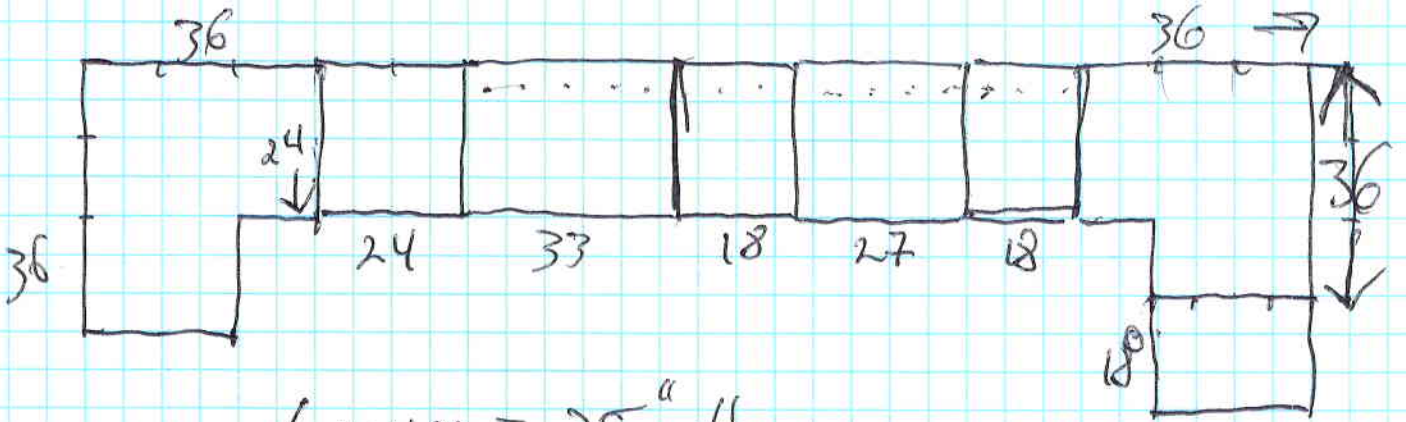

Mystery kitchen

Lower = 35" H

Upper