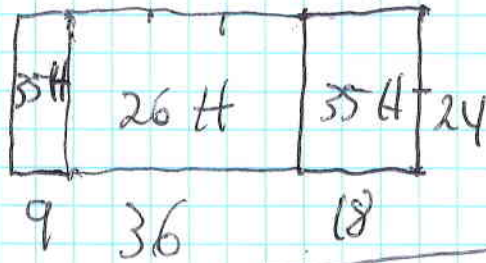

Mystery kitchen

Lower = 35" H

Upper