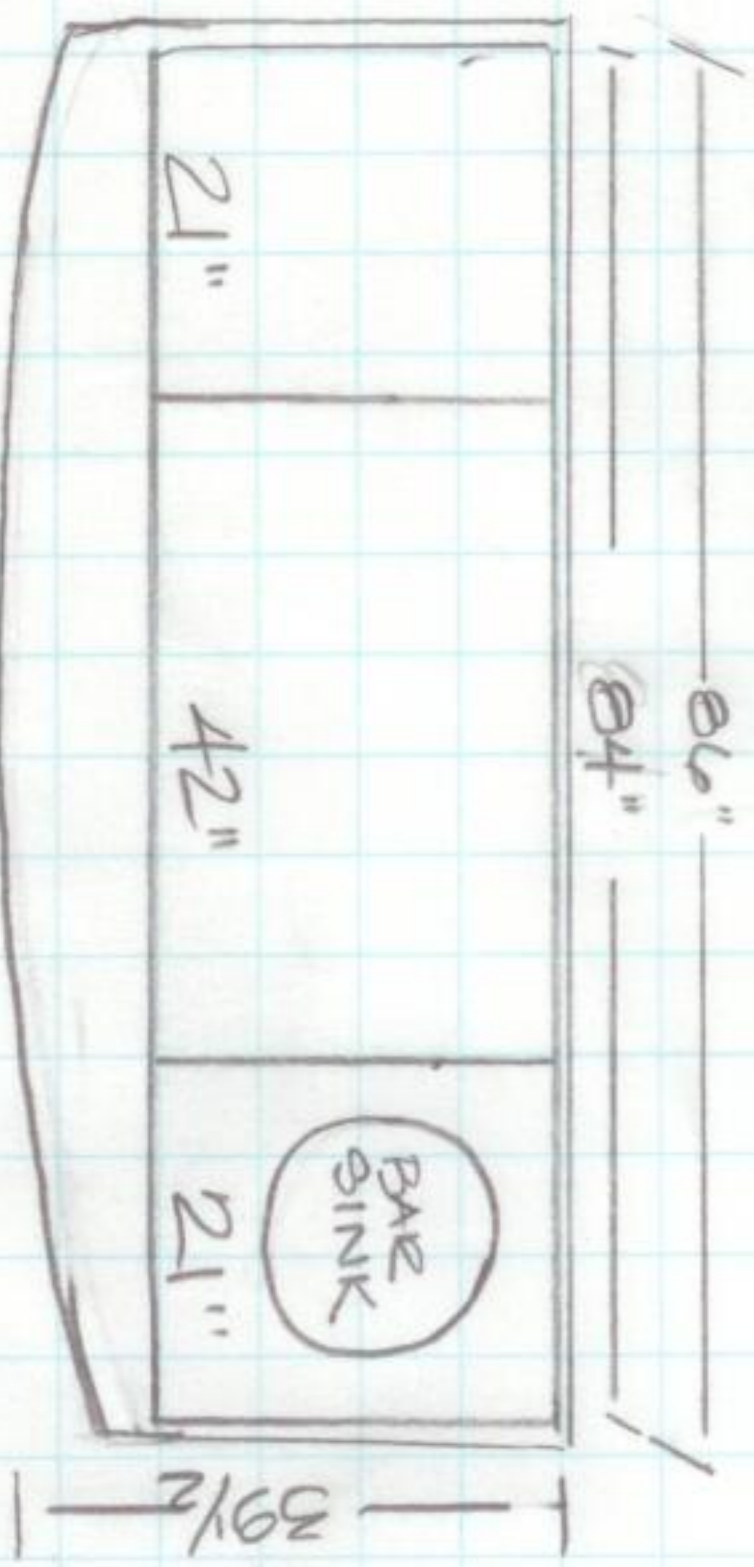

48" REFRIGERATE WALL

BUTNER'S PANTRY

HEIGHT - 80" w/o crown
90" w/crown