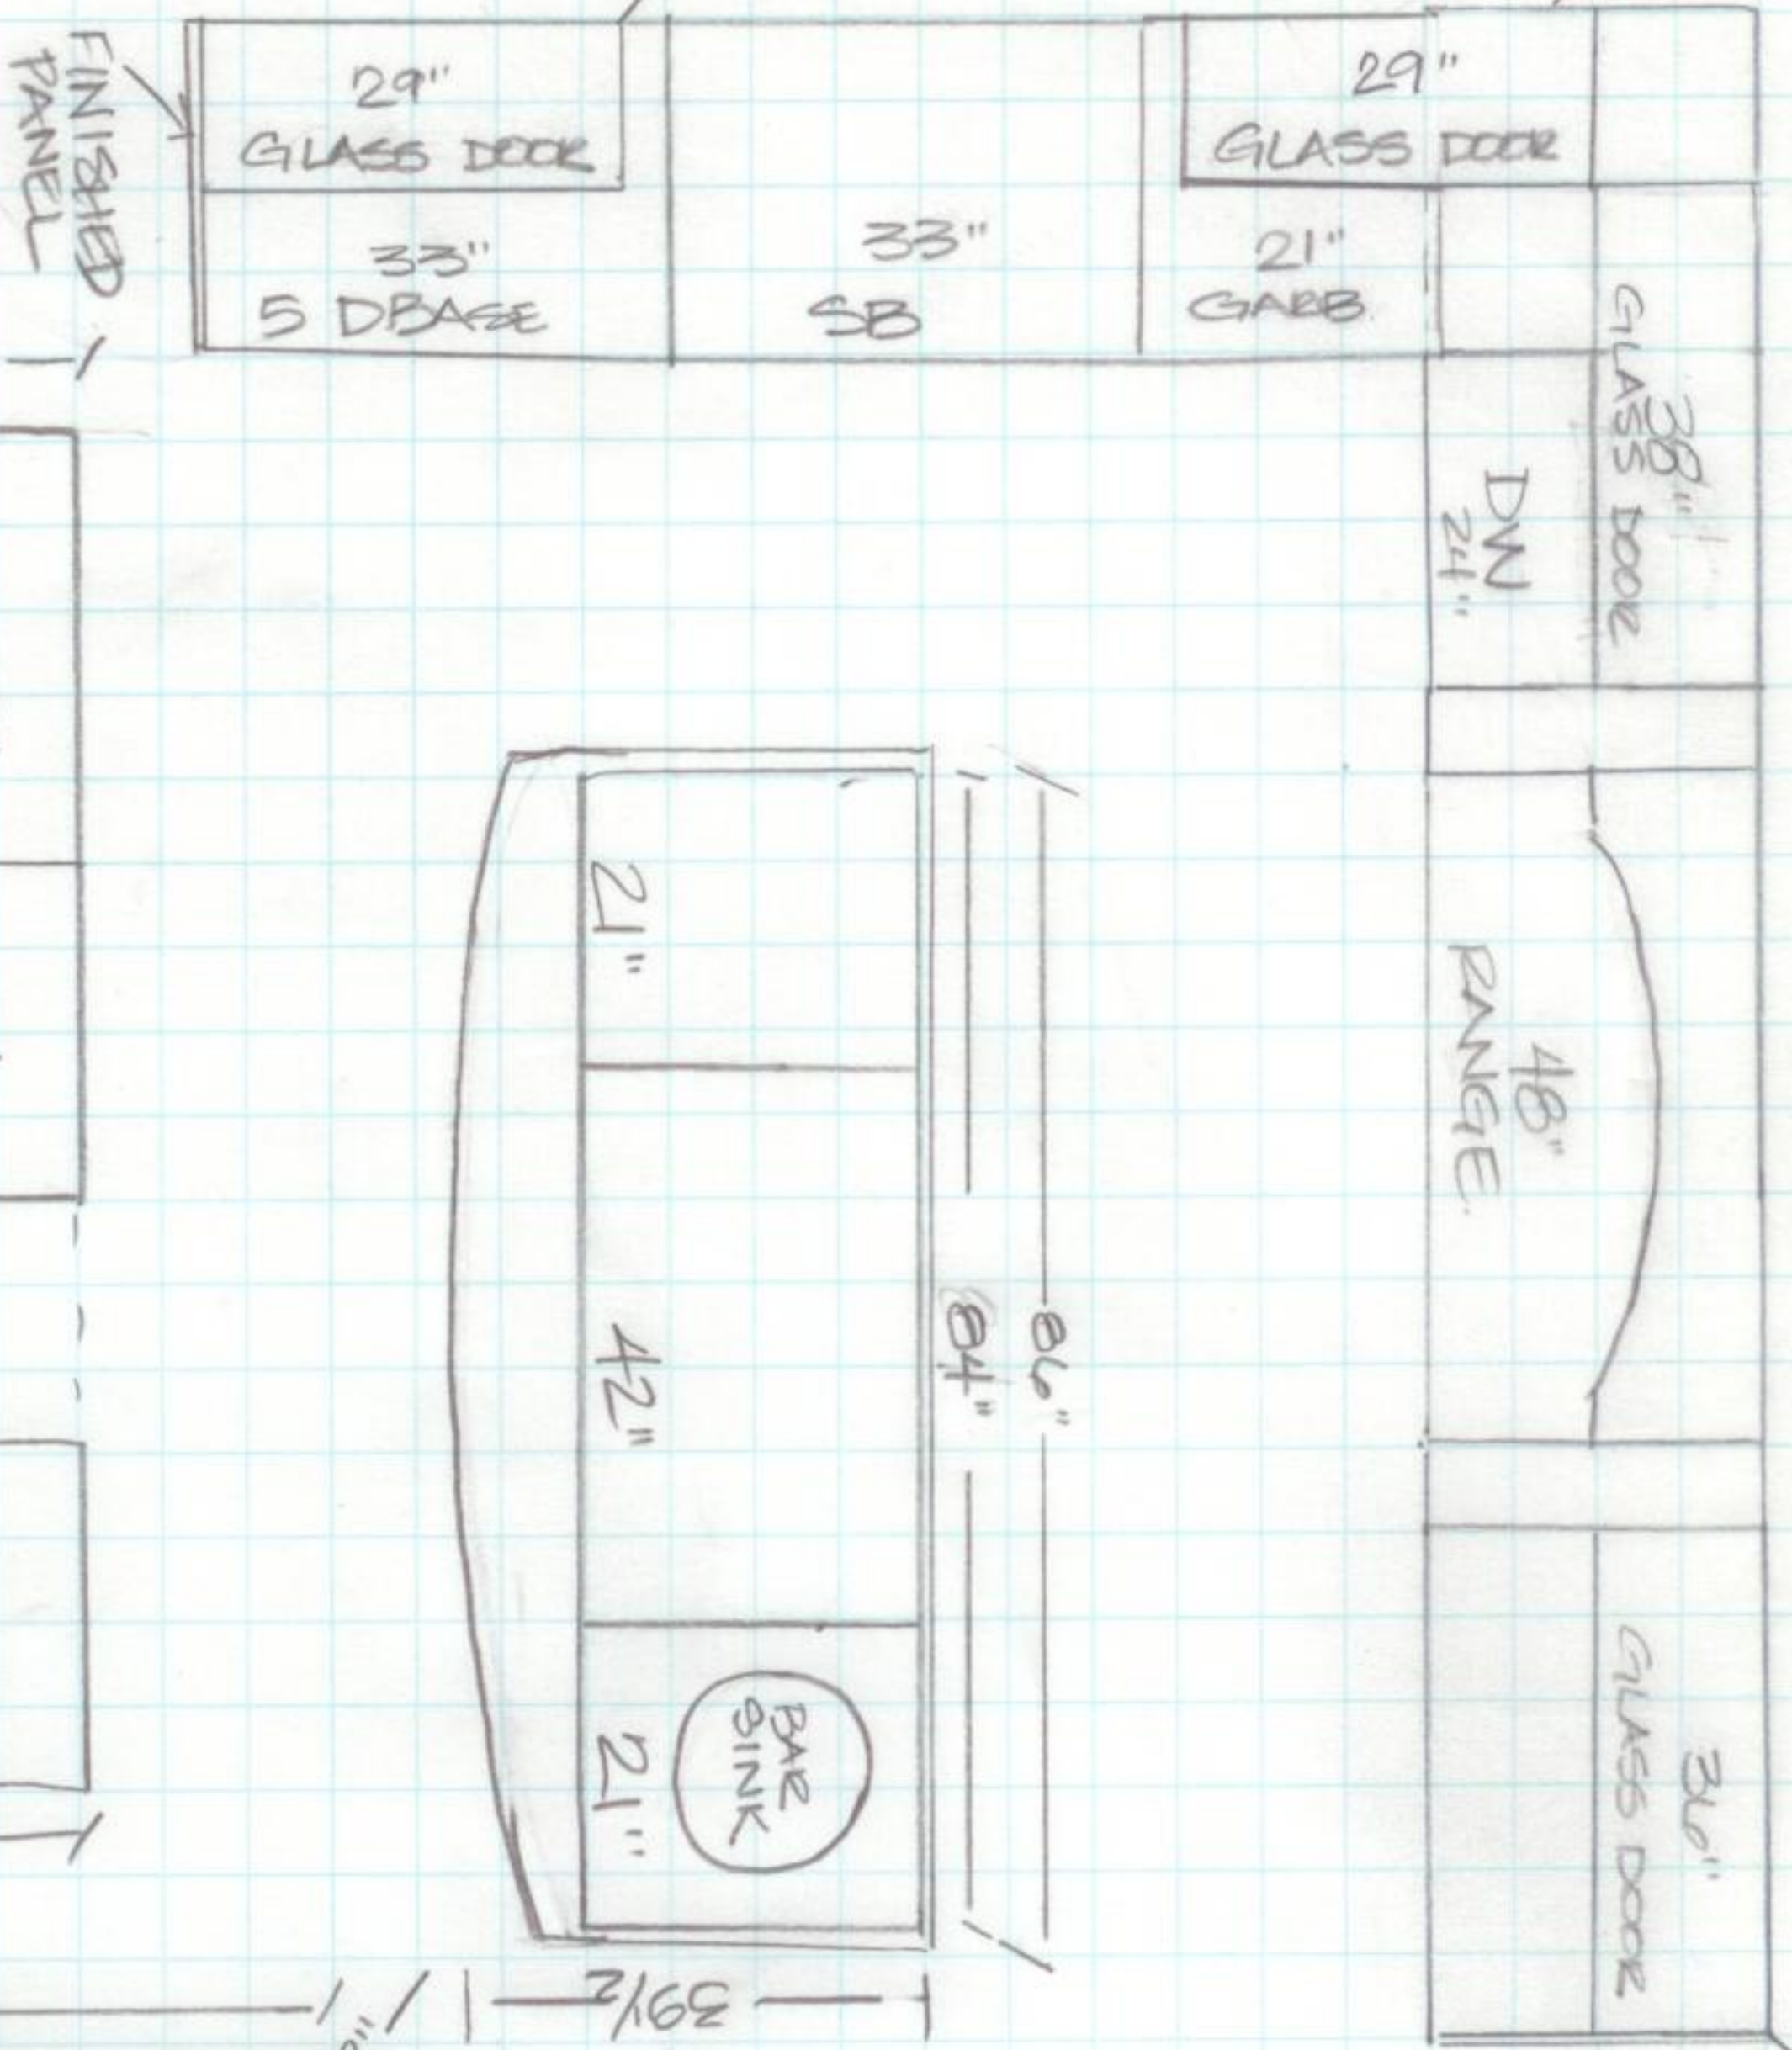

48" REFRIGERATE WALL

BUTNER'S PANTRY

HEIGHT - 80" w/o crown
90" w/crown