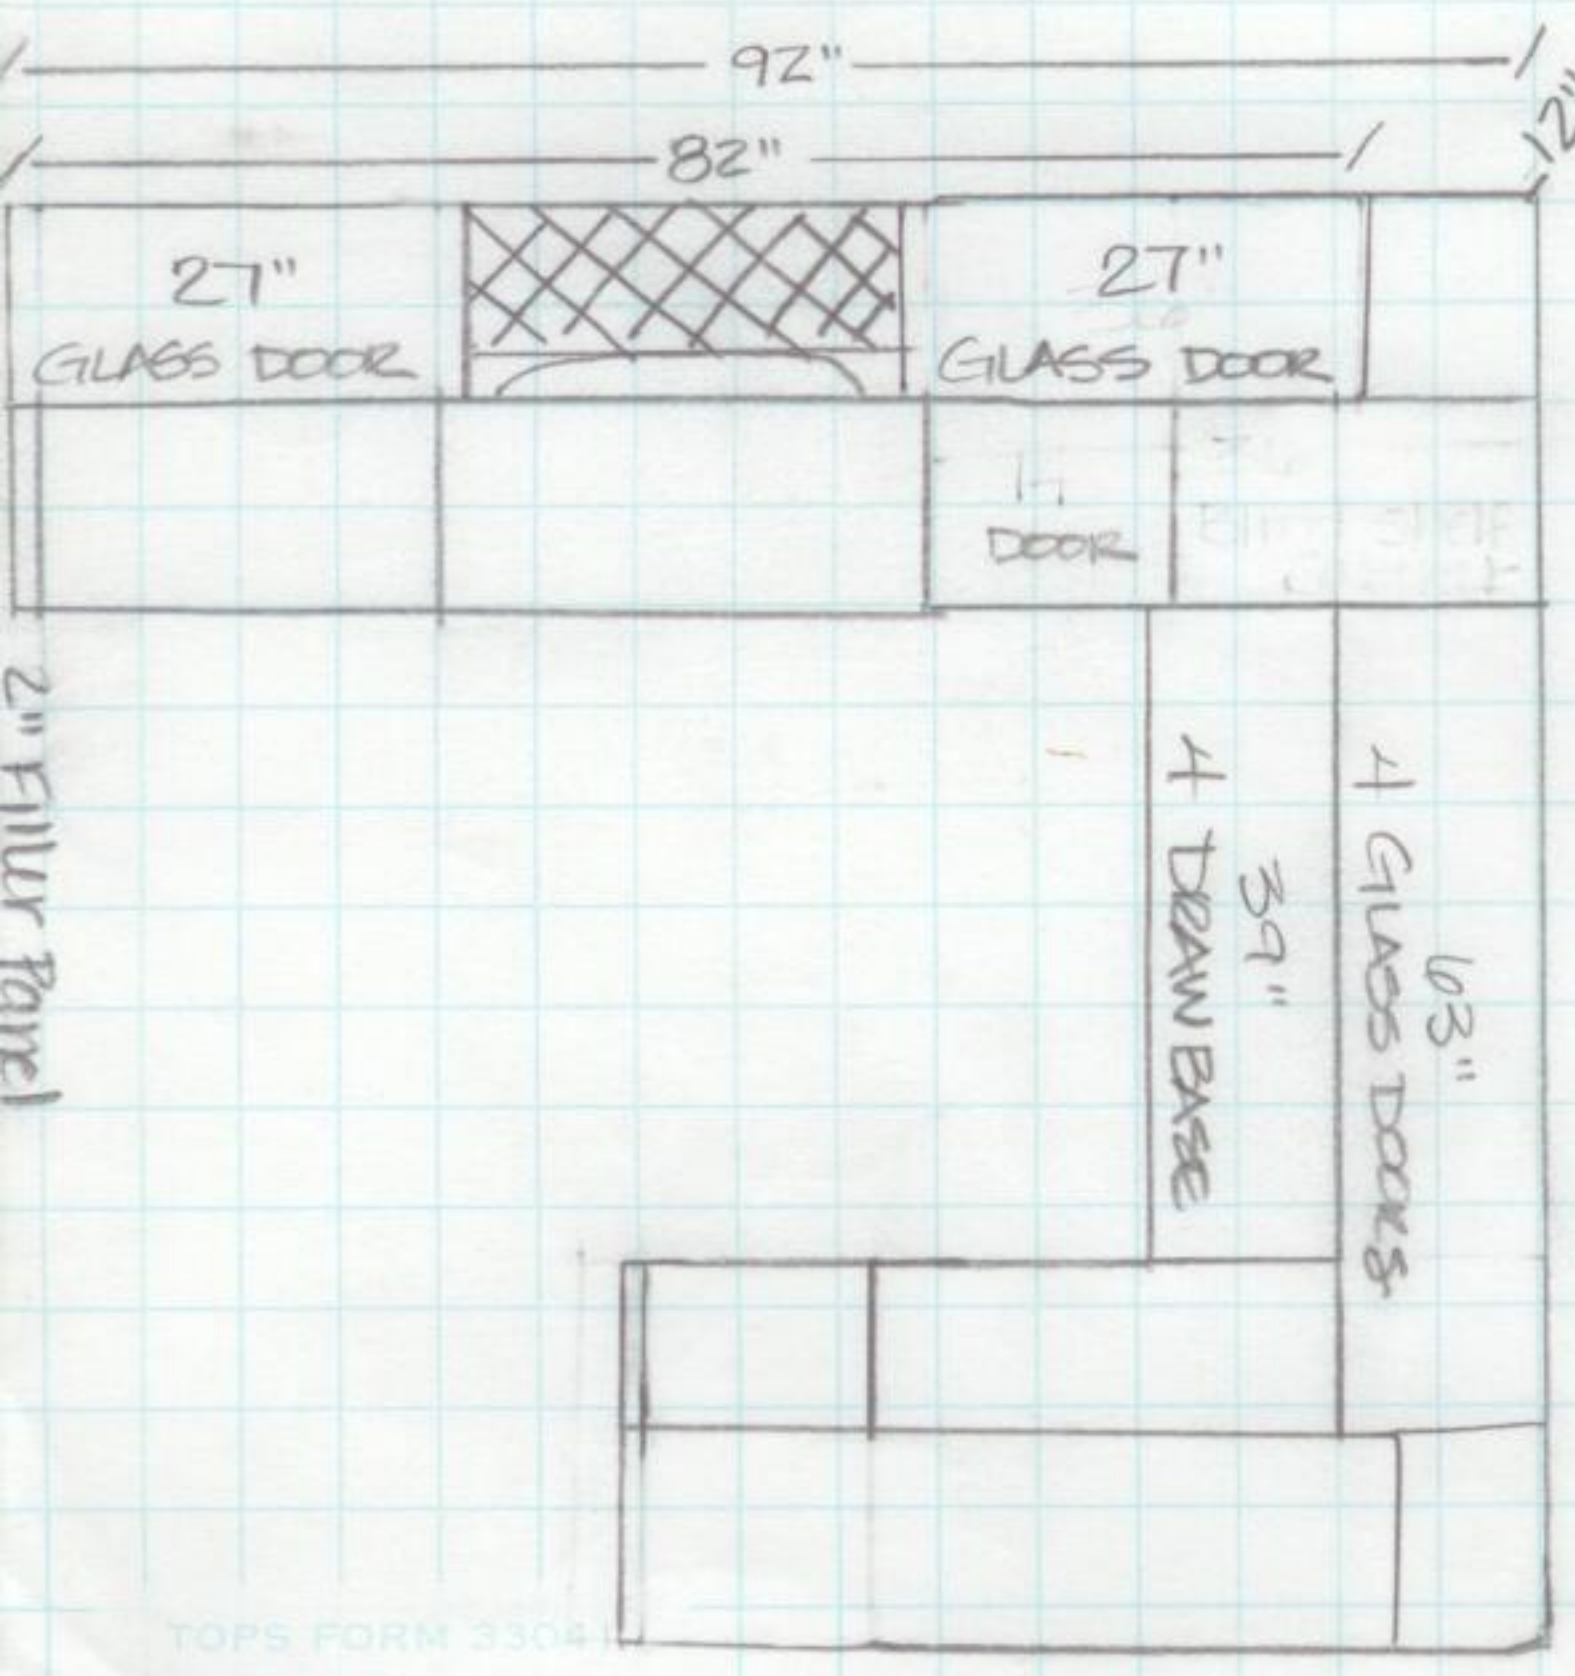

48" REFRIGERATE WALL

BUTNER'S PANTRY

HEIGHT - 80" w/o crown
90" w/crown