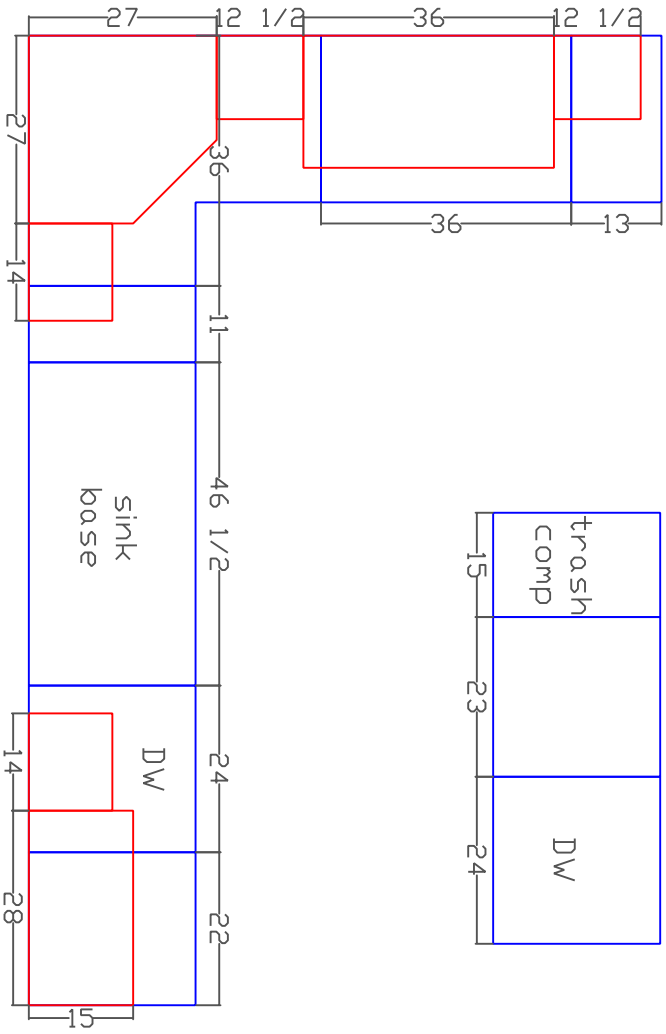

36" upper
101" hgt

Pantry
area

sink
base

DW